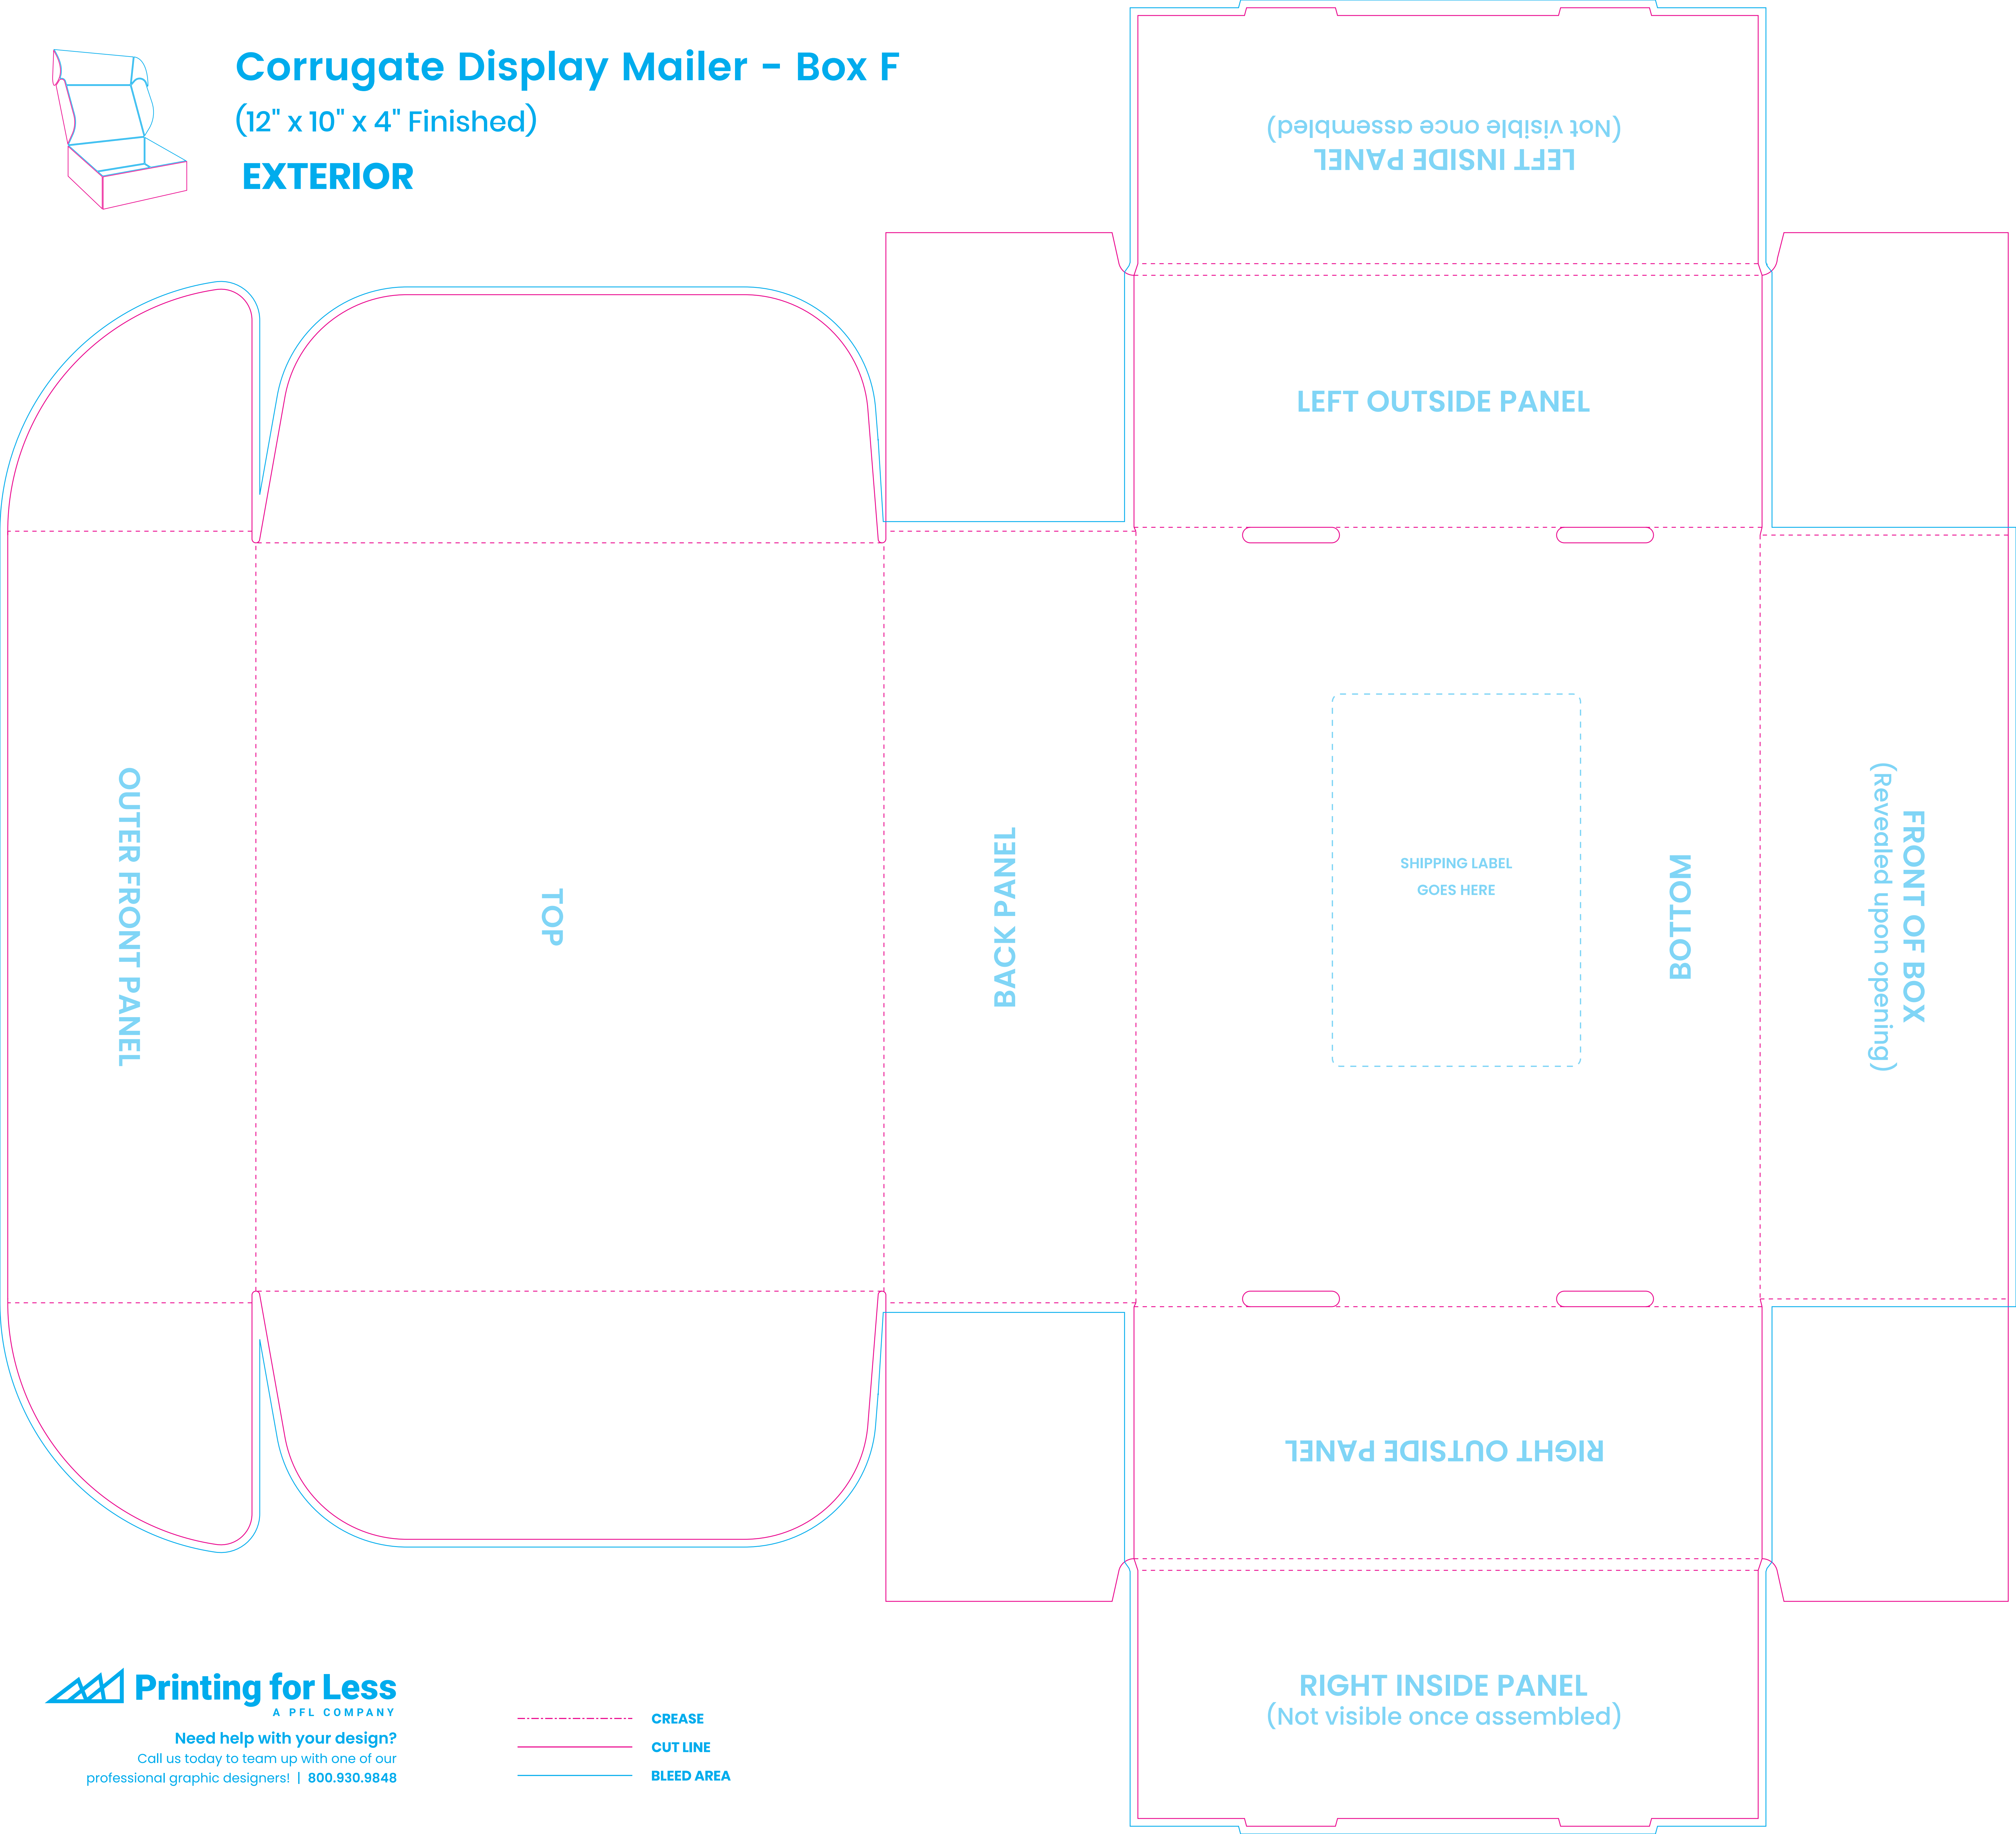

Corrugate Display Mailer - Box F

(12" x 10" x 4" Finished)

EXTERIOR

OUTER FRONT PANEL

TOP

BACK PANEL

LEFT OUTSIDE PANEL

LEFT INSIDE PANEL
(Not visible once assembled)

SHIPPING LABEL
GOES HERE

BOTTOM

FRONT OF BOX
(Revealed upon opening)

RIGHT OUTSIDE PANEL

RIGHT INSIDE PANEL
(Not visible once assembled)

Printing for Less
A PFL COMPANY
Need help with your design?
Call us today to team up with one of our
professional graphic designers! | 800.930.9848

-  CREASE
-  CUT LINE
-  BLEED AREA

Corrugate Display Mailer – Box F

(12" x 10" x 4" Finished)

INTERIOR

INSIDE FRONT PANEL

INSIDE BOTTOM

INSIDE BACK PANEL

INSIDE TOP PANEL

INSIDE TOP PANEL