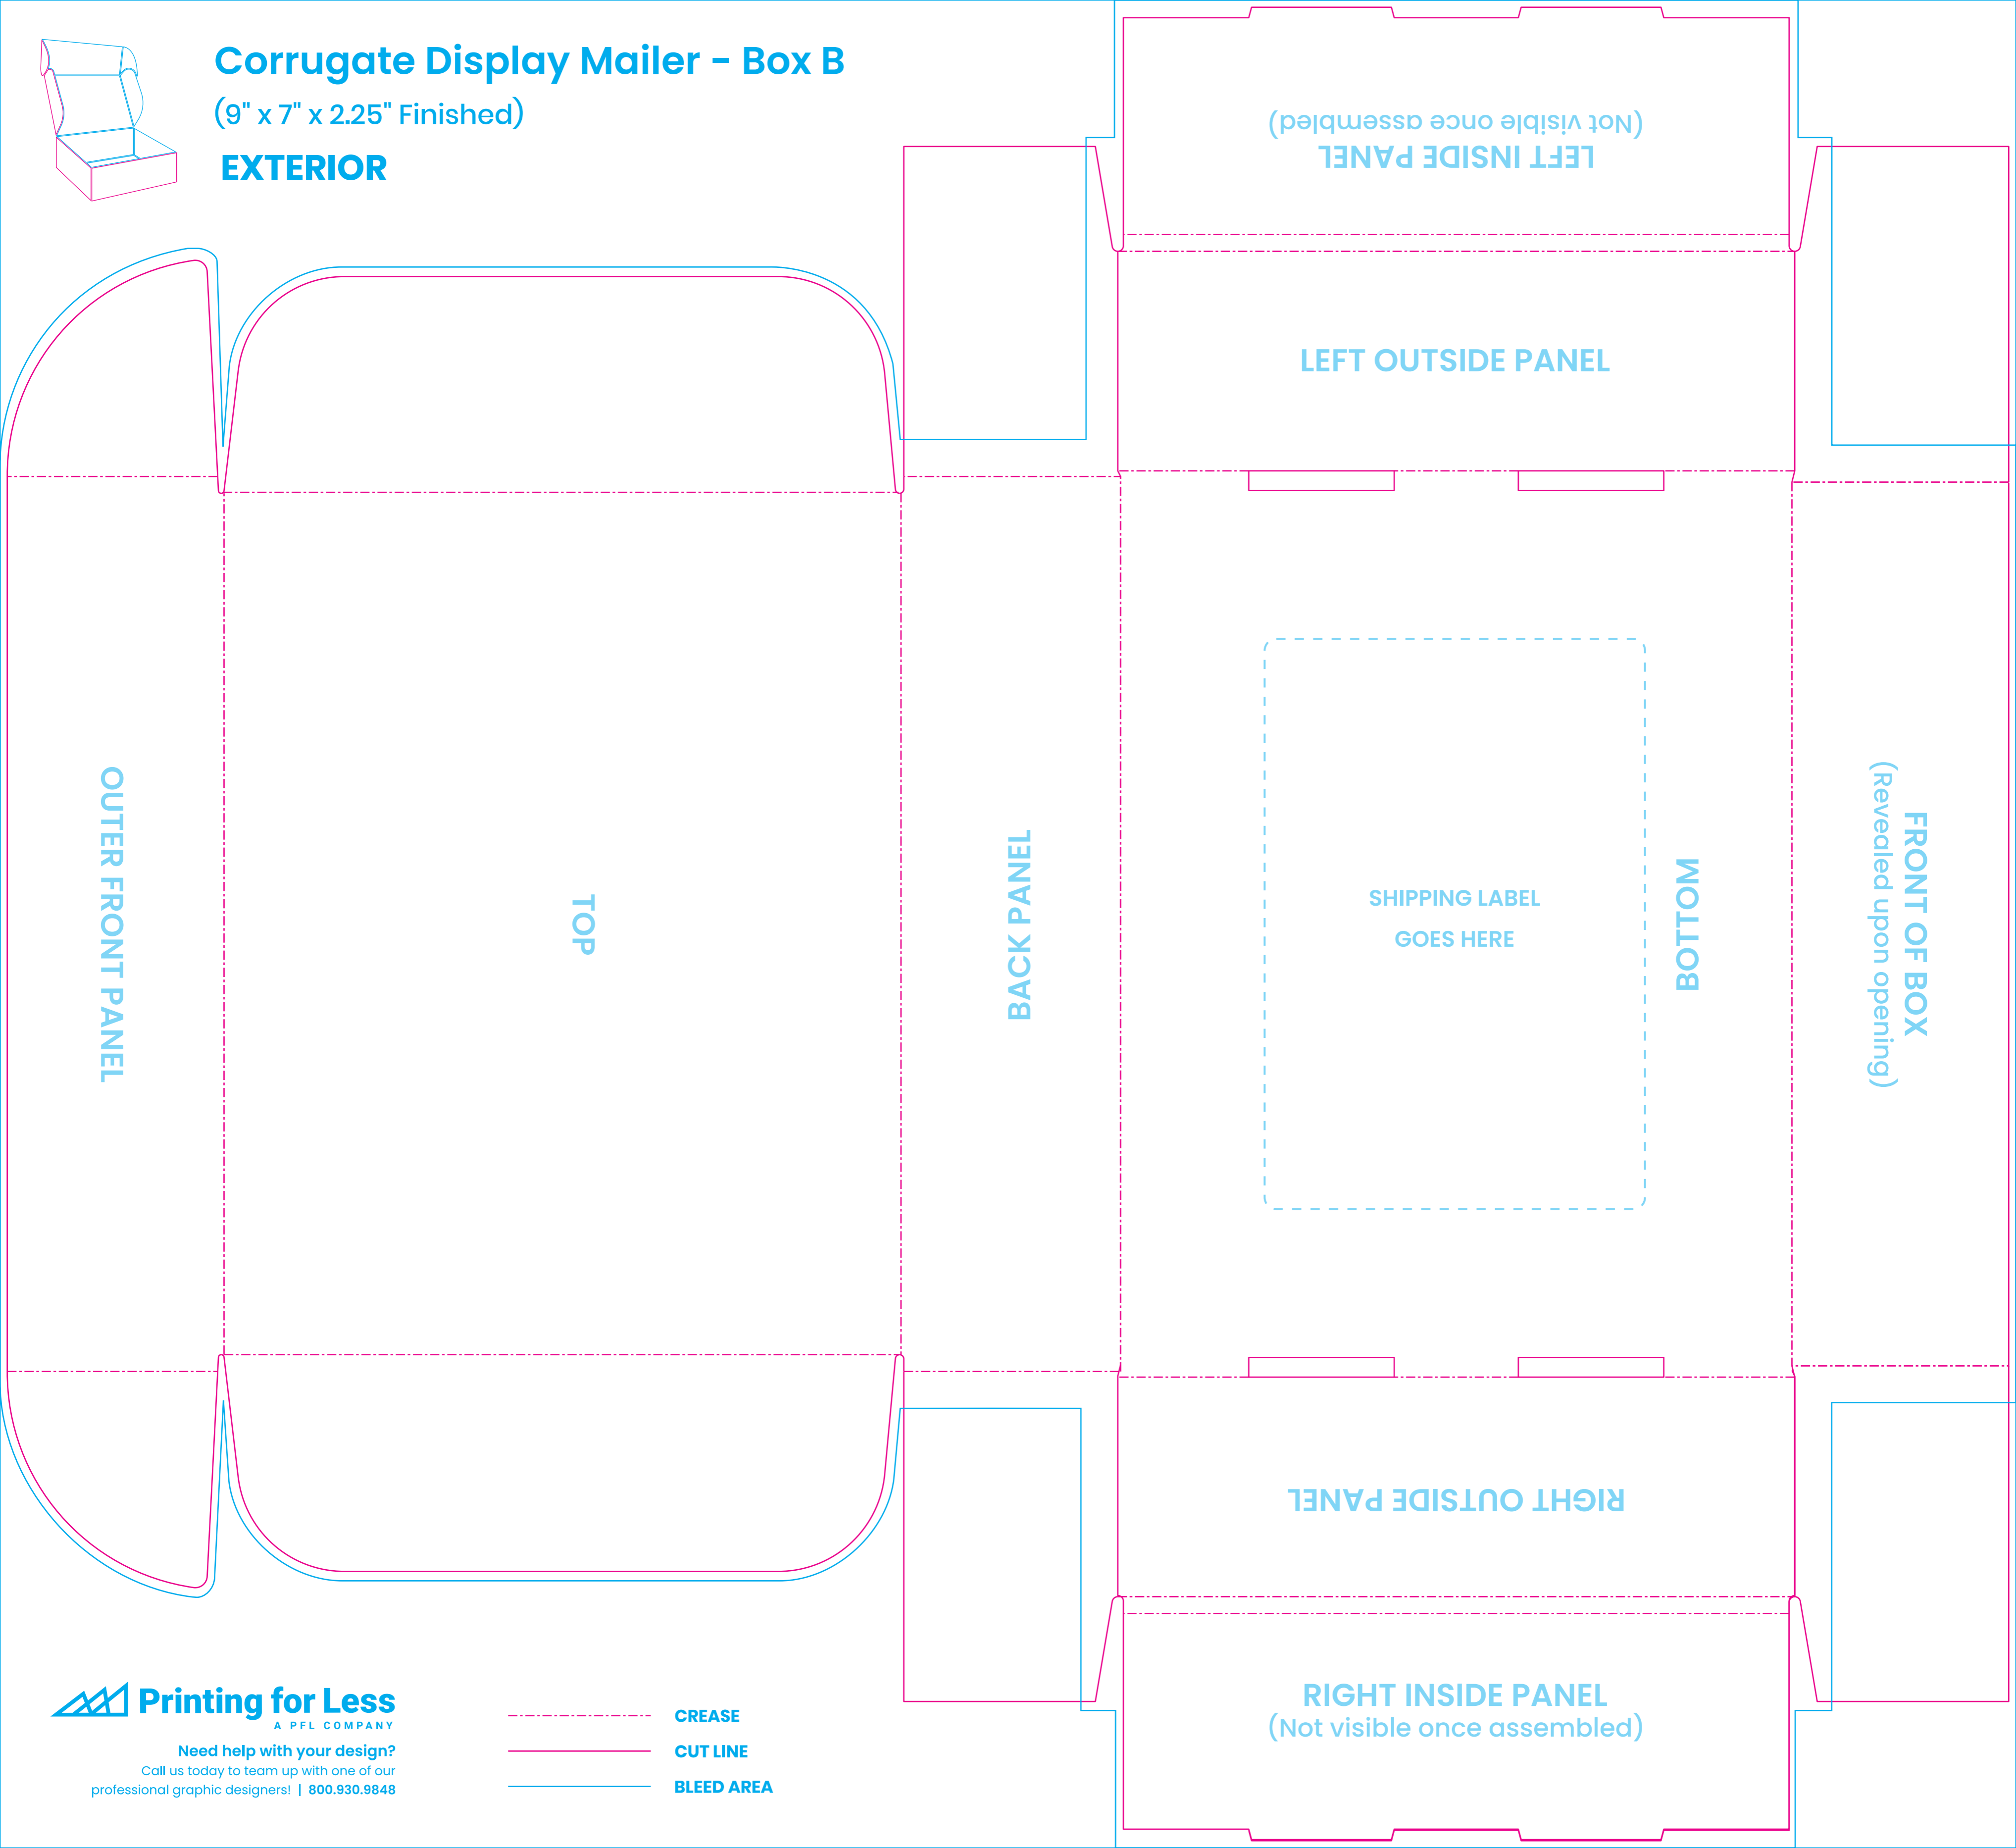

Corrugate Display Mailer - Box B

(9" x 7" x 2.25" Finished)

EXTERIOR

OUTER FRONT PANEL

TOP

BACK PANEL

LEFT OUTSIDE PANEL

LEFT INSIDE PANEL
(Not visible once assembled)

SHIPPING LABEL
GOES HERE

BOTTOM

FRONT OF BOX
(Revealed upon opening)

RIGHT OUTSIDE PANEL

RIGHT INSIDE PANEL
(Not visible once assembled)

Printing for Less
A PFL COMPANY

Need help with your design?
Call us today to team up with one of our
professional graphic designers! | 800.930.9848

-  CREASE
-  CUT LINE
-  BLEED AREA

Corrugate Display Mailer - Box B

(9" x 7" x 2.25" Finished)

INTERIOR

INSIDE FRONT PANEL

INSIDE BOTTOM

INSIDE BACK PANEL

INSIDE TOP PANEL

INSIDE TOP PANEL