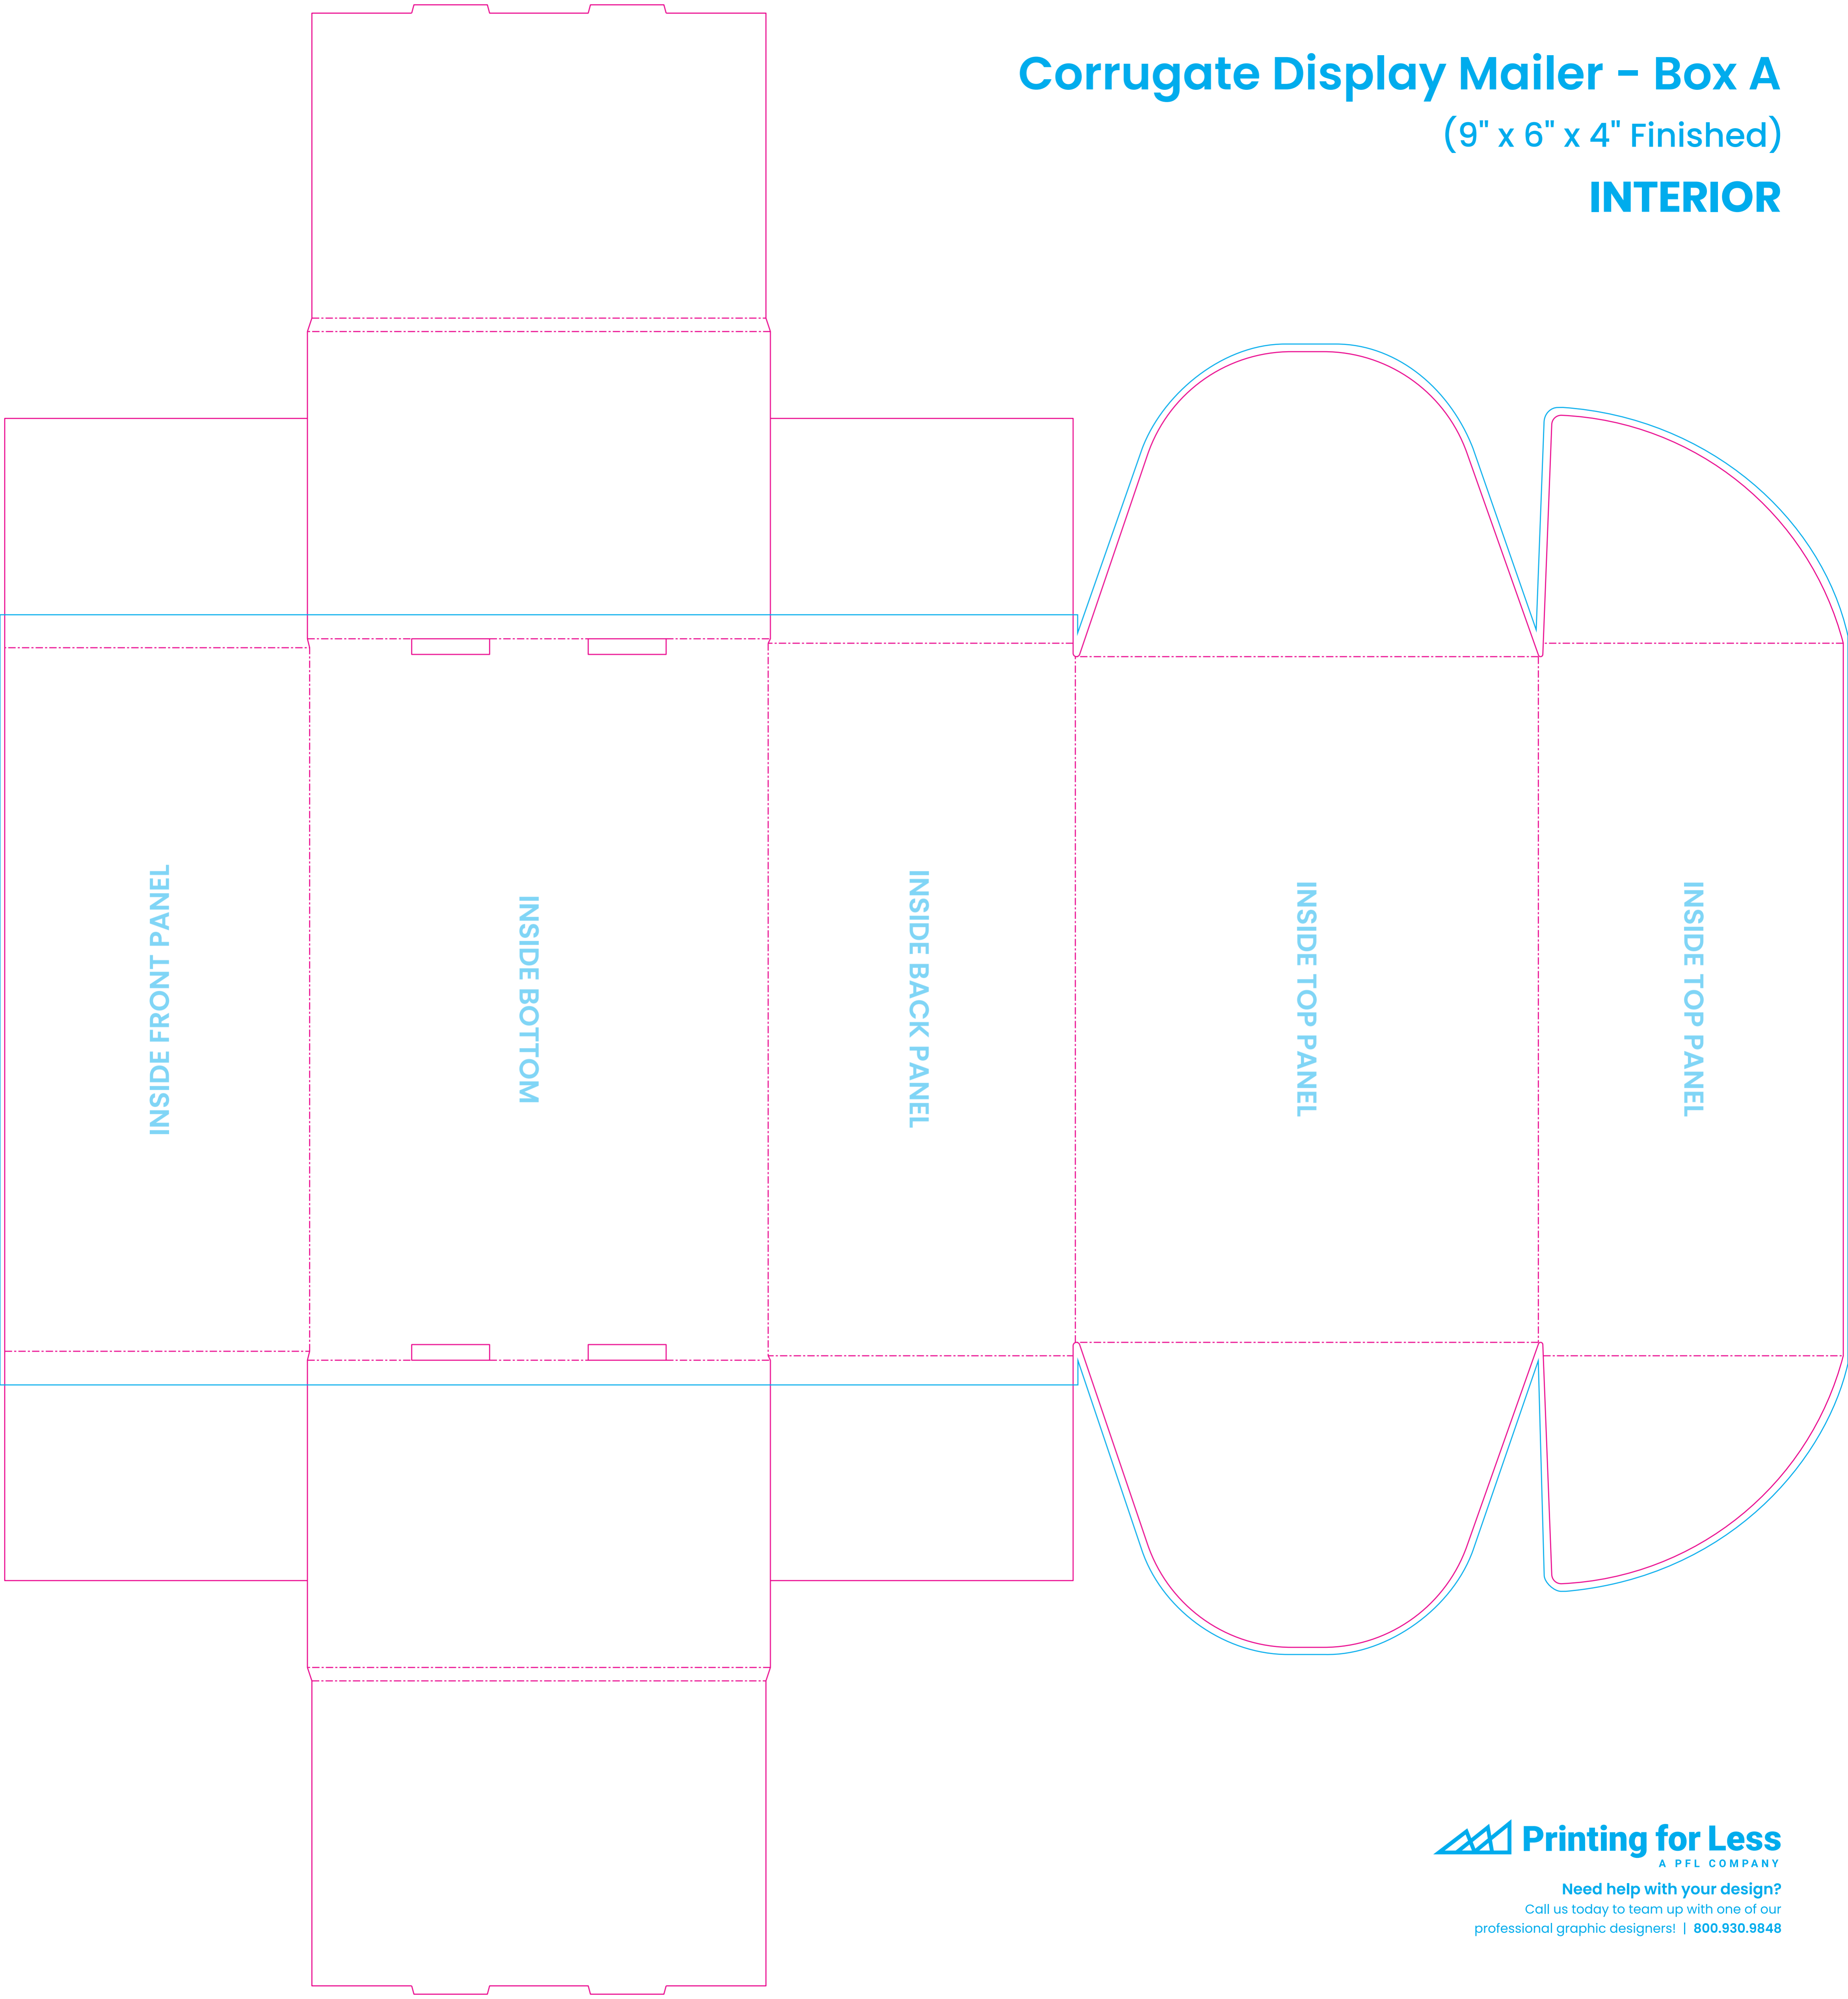

Corrugate Display Mailer - Box A

(9" x 6" x 4" Finished)

EXTERIOR

LEFT INSIDE PANEL
(Not visible once assembled)

LEFT OUTSIDE PANEL

OUTER FRONT PANEL

TOP

BACK PANEL

SHIPPING LABEL
GOES HERE

BOTTOM

FRONT OF BOX
(Revealed upon opening)

RIGHT OUTSIDE PANEL

RIGHT INSIDE PANEL
(Not visible once assembled)

Printing for Less
A PFL COMPANY

Need help with your design?

Call us today to team up with one of our professional graphic designers! | 800.930.9848

--- CREASE

— CUT LINE

— BLEED AREA

Corrugate Display Mailer – Box A

(9" x 6" x 4" Finished)

INTERIOR

INSIDE FRONT PANEL

INSIDE BOTTOM

INSIDE BACK PANEL

INSIDE TOP PANEL

INSIDE TOP PANEL