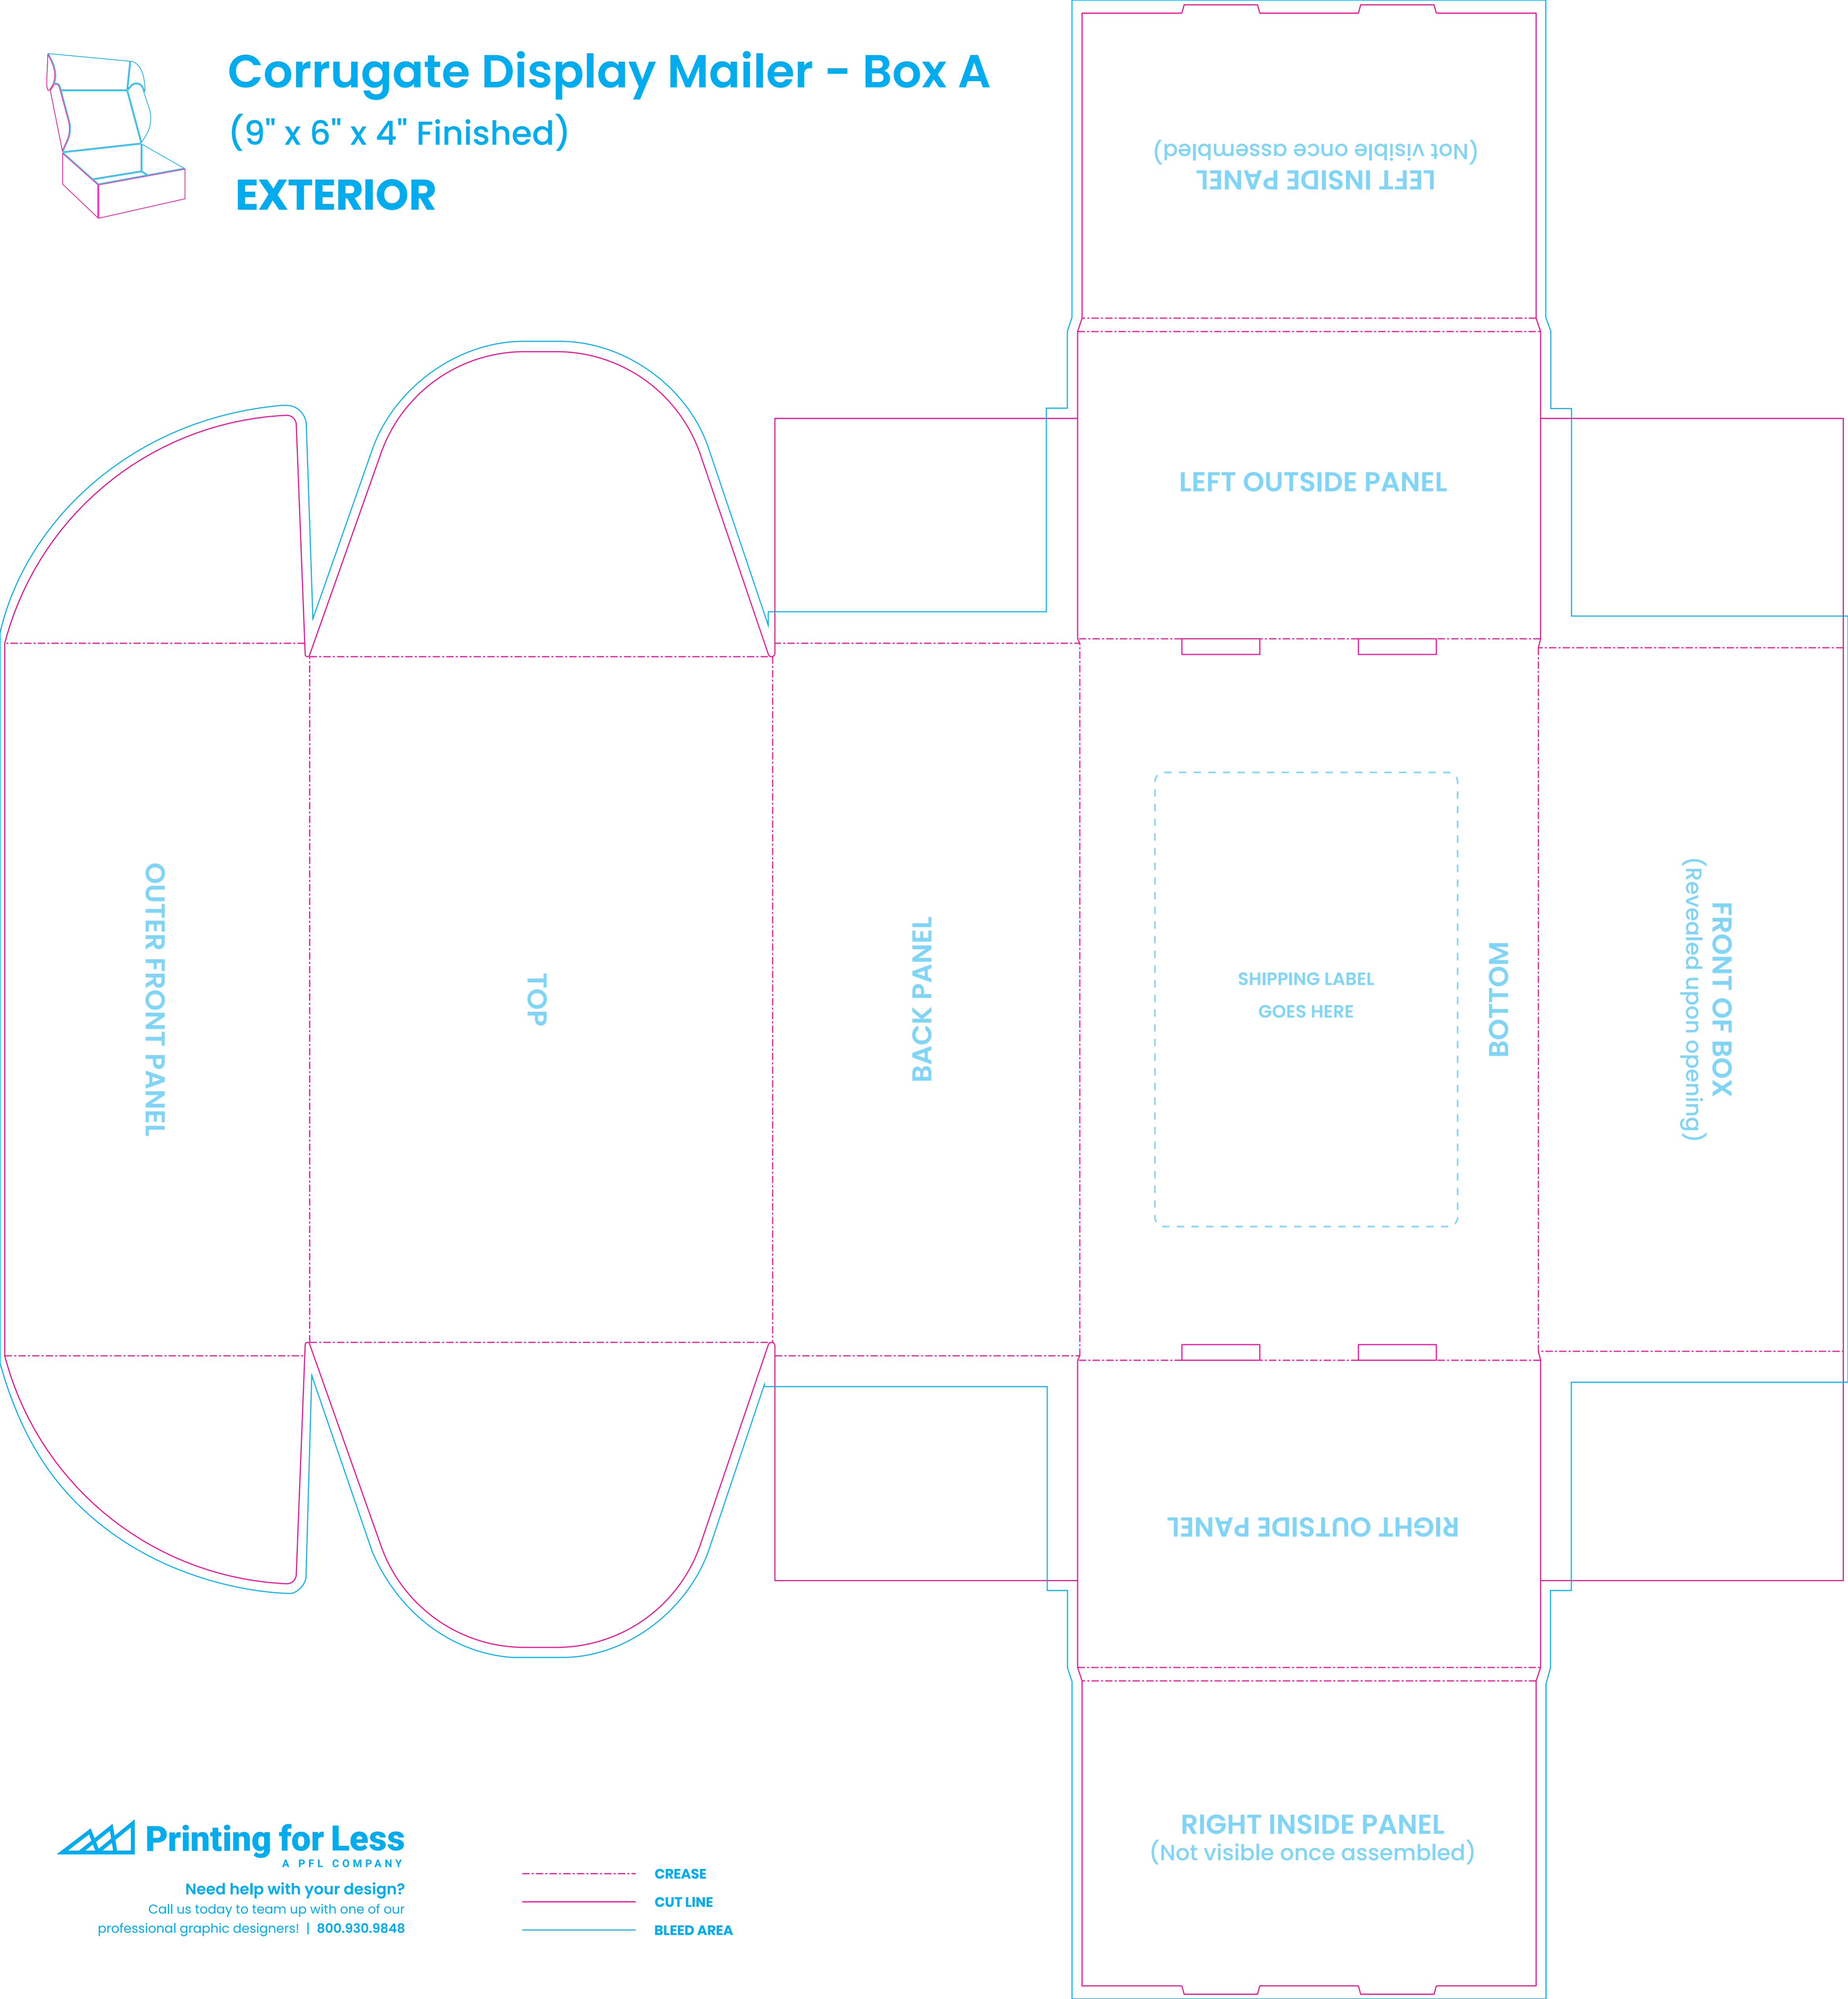

Corrugate Display Mailer - Box A

(9" x 6" x 4" Finished)

EXTERIOR

LEFT INSIDE PANEL
(Not visible once assembled)

LEFT OUTSIDE PANEL

OUTER FRONT PANEL

TOP

BACK PANEL

SHIPPING LABEL
GOES HERE

BOTTOM

FRONT OF BOX
(Revealed upon opening)

RIGHT OUTSIDE PANEL

RIGHT INSIDE PANEL
(Not visible once assembled)

Printing for Less
A PFL COMPANY

Need help with your design?

Call us today to team up with one of our professional graphic designers! | 800.930.9848

--- CREASE

— CUT LINE

— BLEED AREA

Corrugate Display Mailer – Box A

(9" x 6" x 4" Finished)

INTERIOR

INSIDE FRONT PANEL

INSIDE BOTTOM

INSIDE BACK PANEL

INSIDE TOP PANEL

INSIDE TOP PANEL