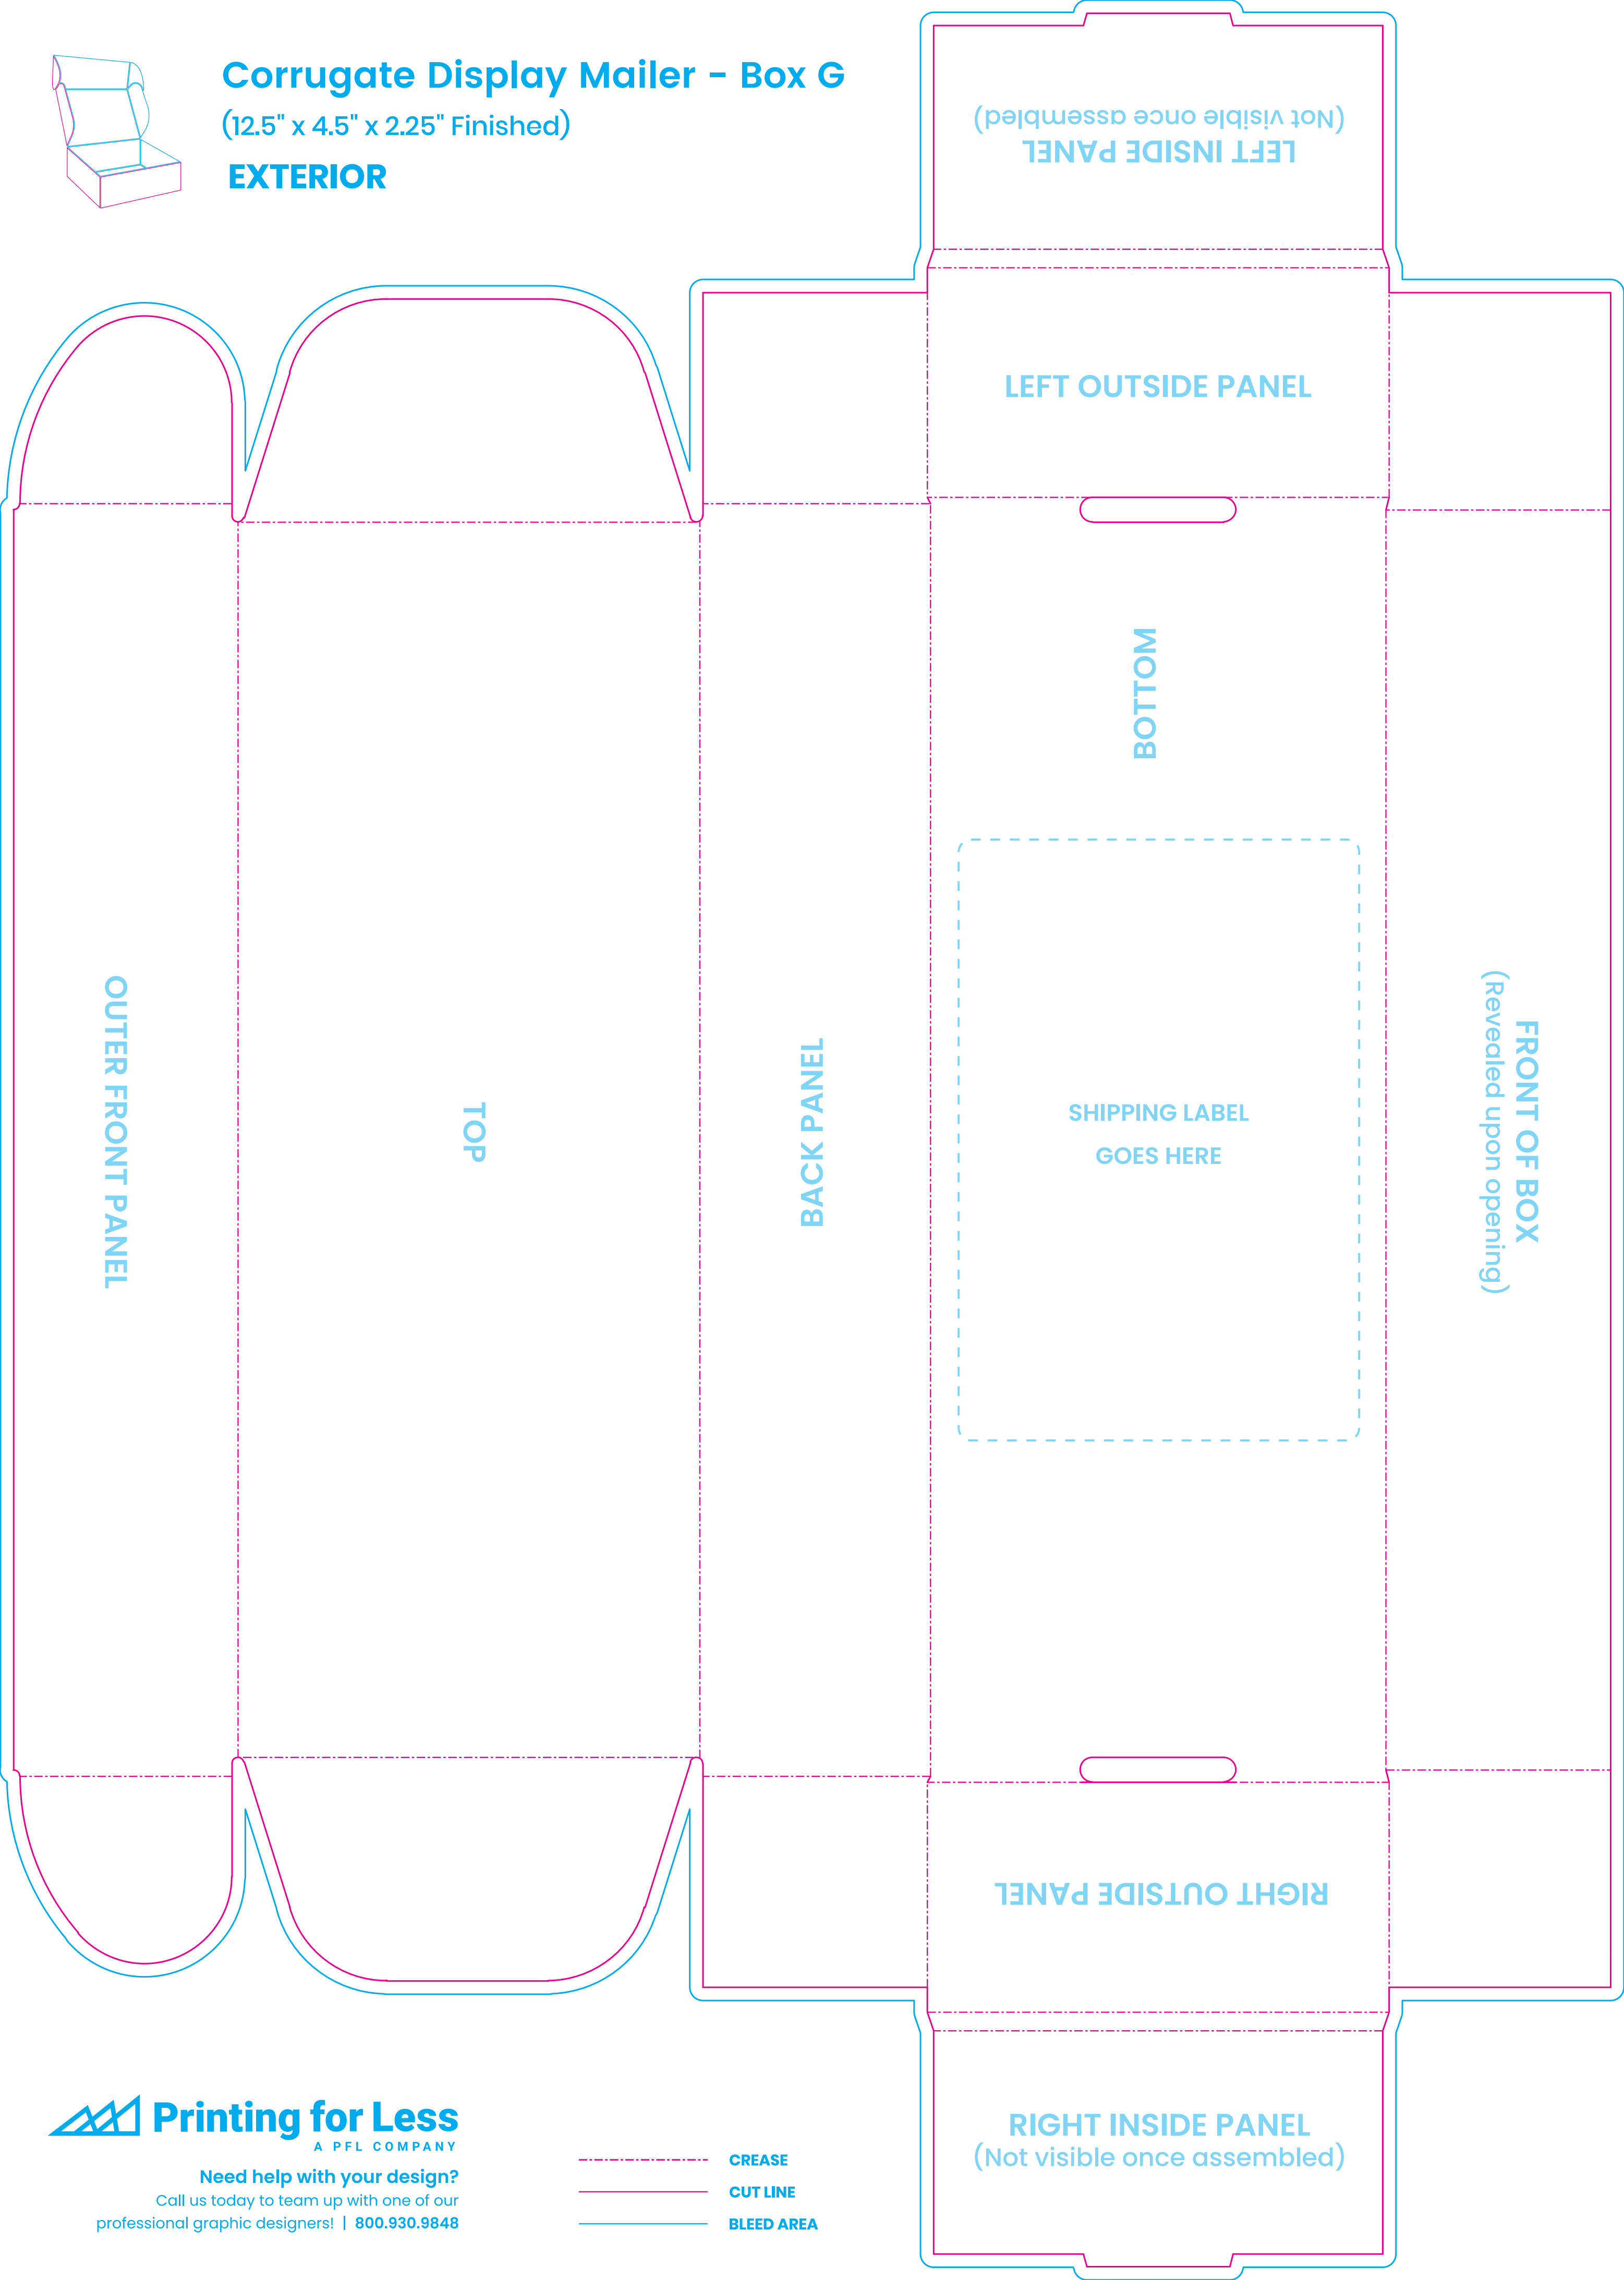

Corrugate Display Mailer - Box G

(12.5" x 4.5" x 2.25" Finished)

EXTERIOR

LEFT INSIDE PANEL
(Not visible once assembled)

LEFT OUTSIDE PANEL

BOTTOM

SHIPPING LABEL
GOES HERE

FRONT OF BOX
(Revealed upon opening)

RIGHT OUTSIDE PANEL

RIGHT INSIDE PANEL
(Not visible once assembled)

OUTER FRONT PANEL

TOP

BACK PANEL

Corrugate Display Mailer - Box G

(12.5" x 4.5" x 2.25" Finished)

INTERIOR

INSIDE FRONT PANEL

INSIDE BOTTOM

INSIDE BACK PANEL

INSIDE TOP PANEL

INSIDE TOP PANEL