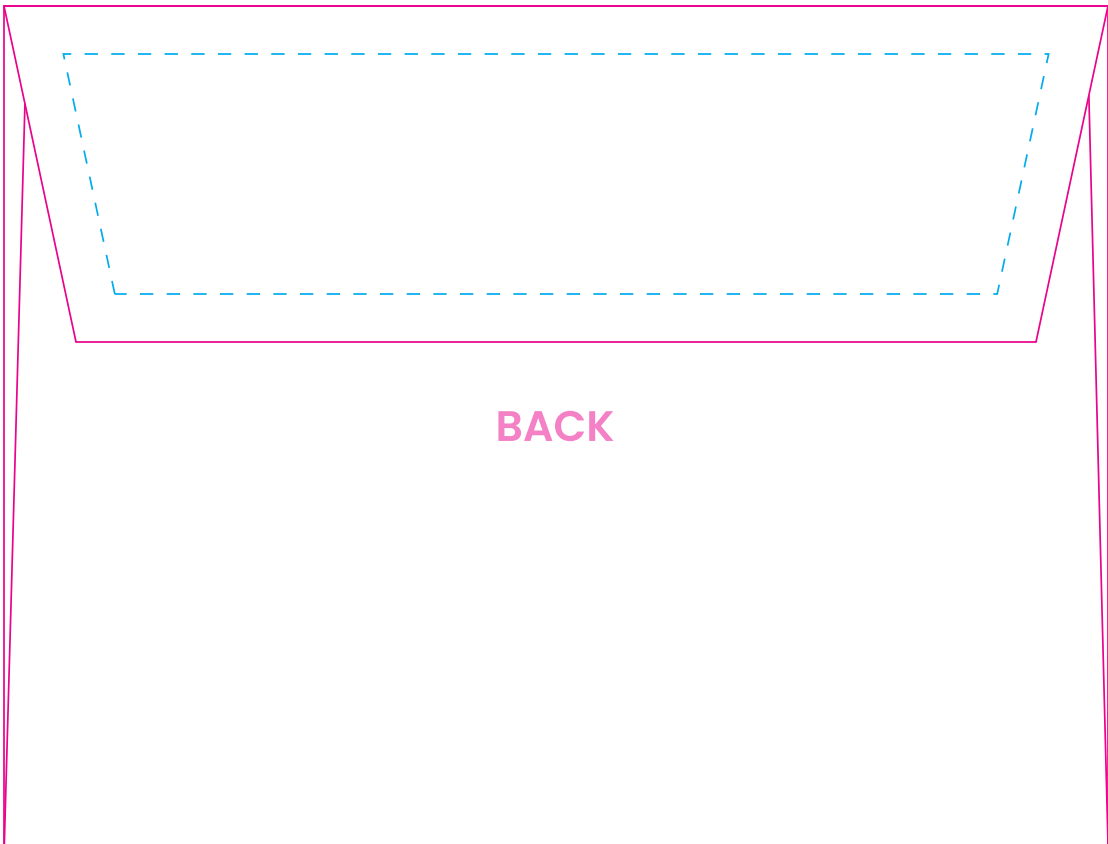

A2 Envelope (5.75" x 4.375")

FRONT

--- SAFE ZONE:

All critical elements (text, logos, etc.) must be kept inside this area to ensure no important elements are trimmed from the final piece. This area is positioned 1/4 inch inside the trim line.

— ENVELOPE EDGE:

The edge line represents the outer most edge of the envelope, flap area, and where the diagonal seams come together.

Need help with your design?

Call us today to team up with one of our professional graphic designers! | **800.930.9848**