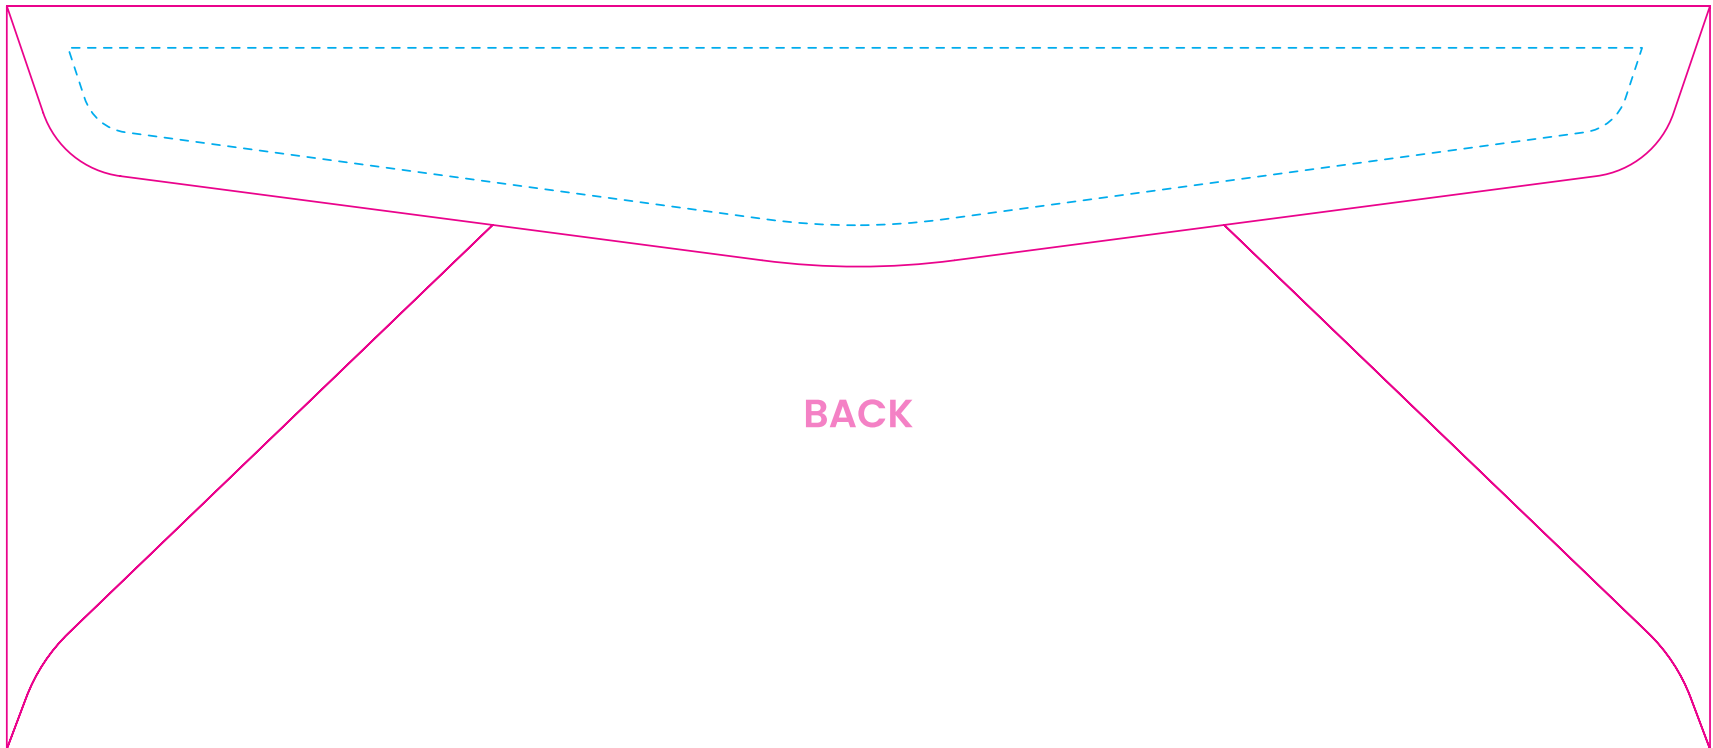

#9 Envelope (8.875" x 3.875")

FRONT

 **SAFE ZONE:** All critical elements (text, logos, etc.) must be kept inside this area to ensure no important elements are trimmed from the final piece. This area is positioned 1/4 inch inside the trim line.

 **ENVELOPE EDGE:** The edge line represents the outer most edge of the envelope, flap area, and where the diagonal seams come together.

Need help with your design?
Call us today to team up with one of our
professional graphic designers! | 800.930.9848