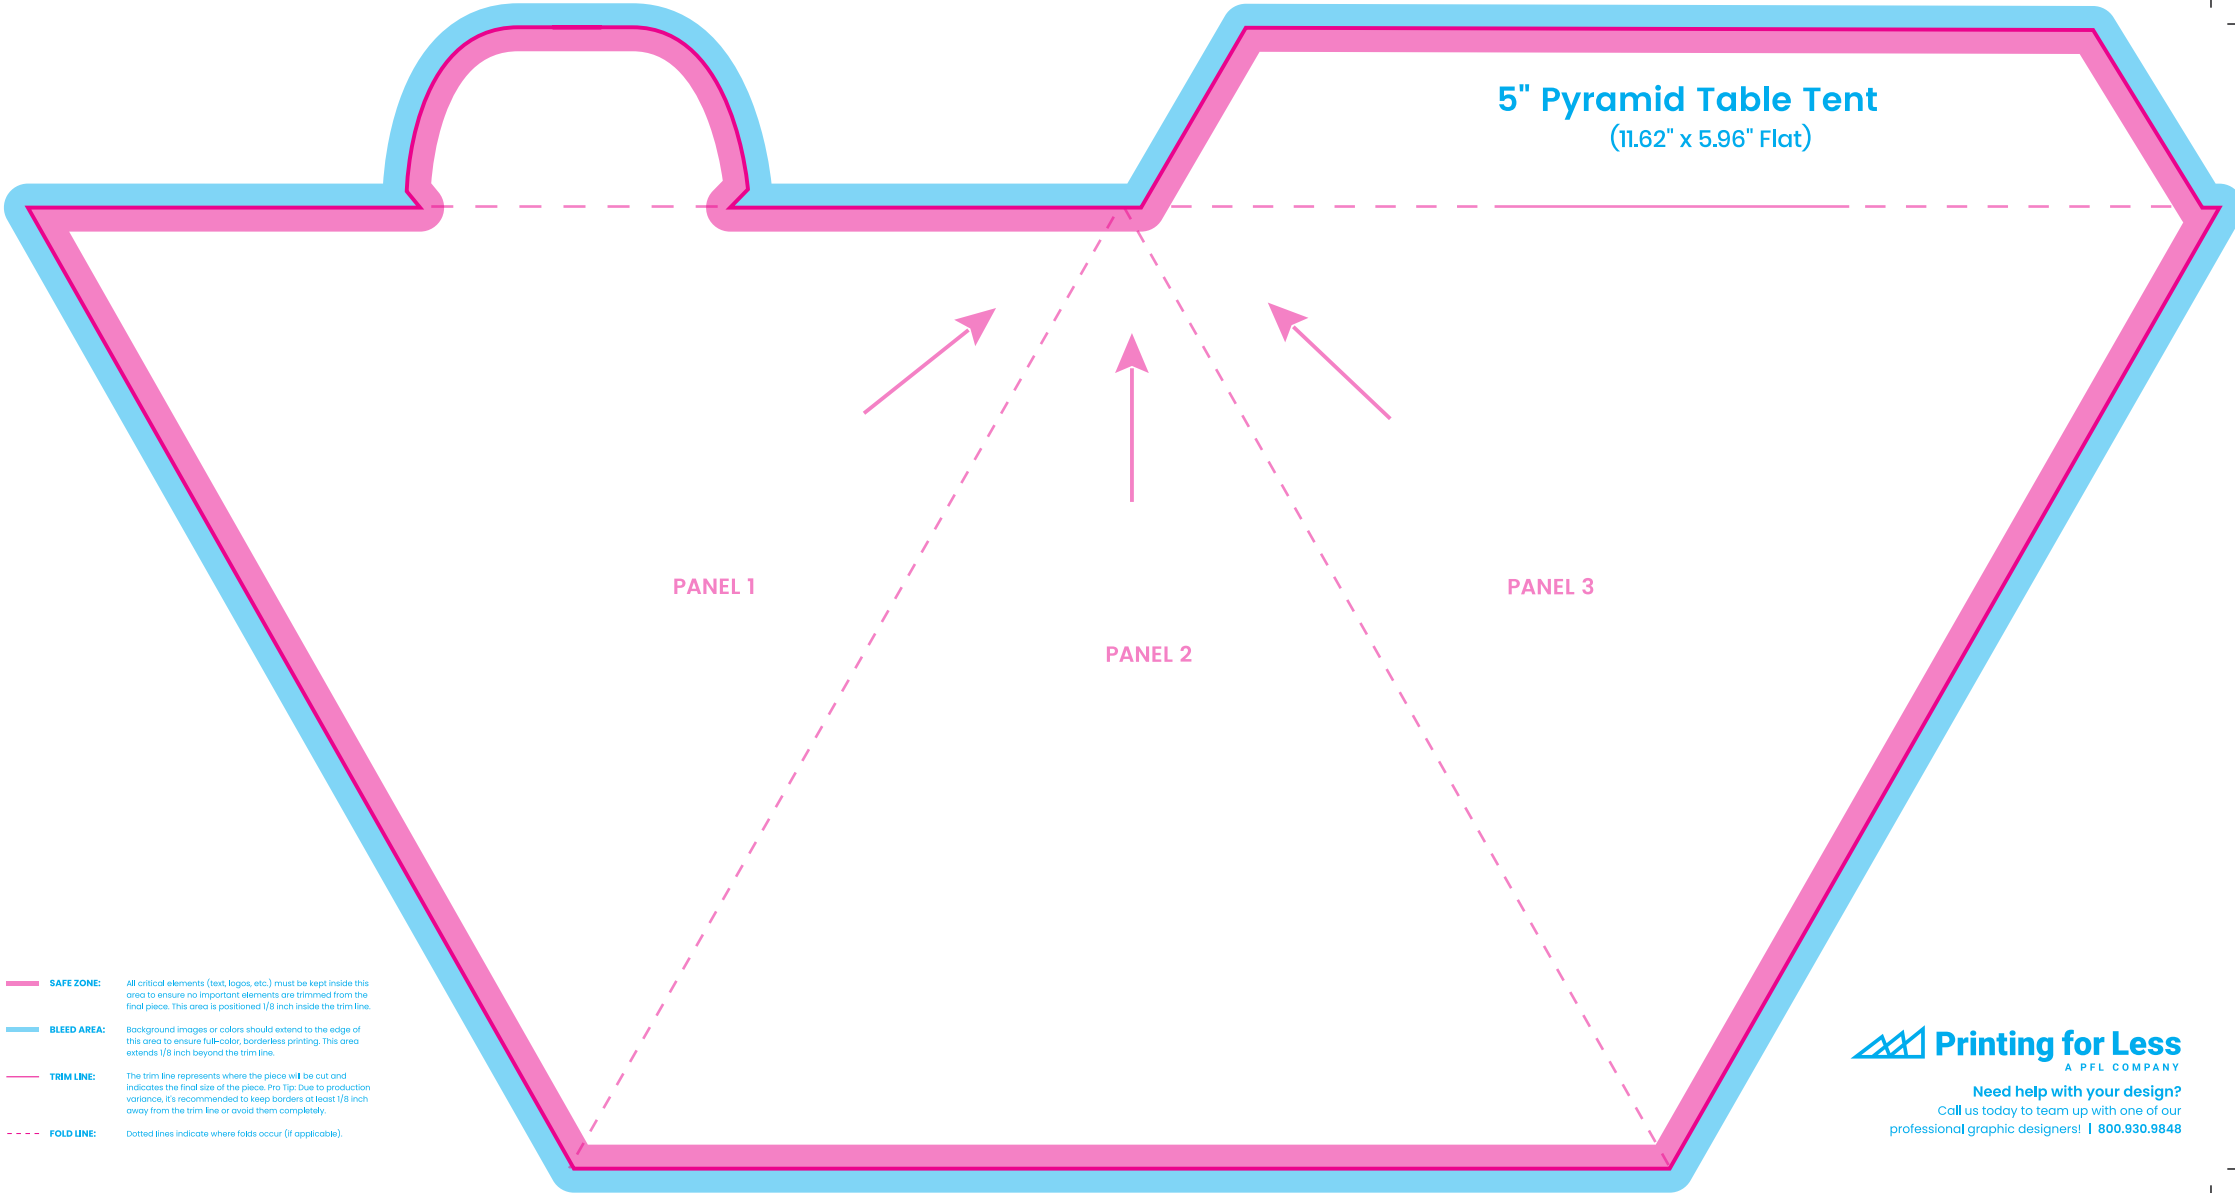

5" Pyramid Table Tent (11.62" x 5.96" Flat)

PANEL 1

PANEL 2

PANEL 3

Printing for Less
A PFL COMPANY
Need help with your design?
Call us today to team up with one of our
professional graphic designers! | 800.930.9848